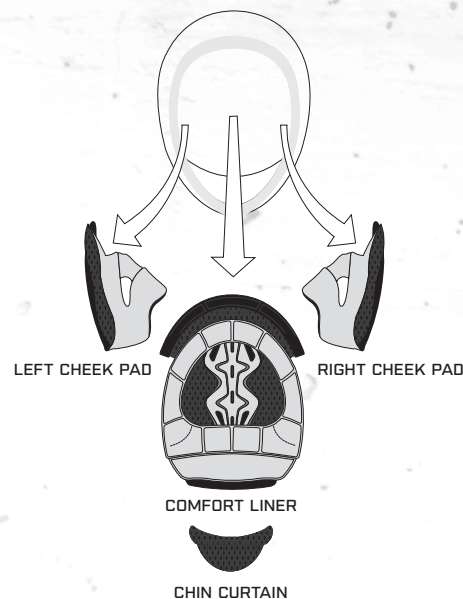

ALLIANCE® & ALLIANCE GT ACCESSORIES & REPLACEMENT PARTS

PROSHIELD™

The ICON PROSHIELD is fitted with a helmet shield lock to keep your shield securely closed. Sideplates (sold separately) mount to each side of the PROSHIELD for a more custom, finished look. The PROSHIELD is designed to fit the AIRFRAME, ALLIANCE and ALLIANCE GT helmets.

DROPSHIELD™

Instead of carrying extra PROSHIELD for changing light conditions, with the flip of a switch, engage the tinted DROPSHIELD hidden within the helmet. Tinted DROPSHIELDS should not be used during hours of low light; instead swap out for a yellow lens or just use the clear ICON PROSHIELD. The DROPSHIELD visor must only be used while the main face shield is in the fully closed position.