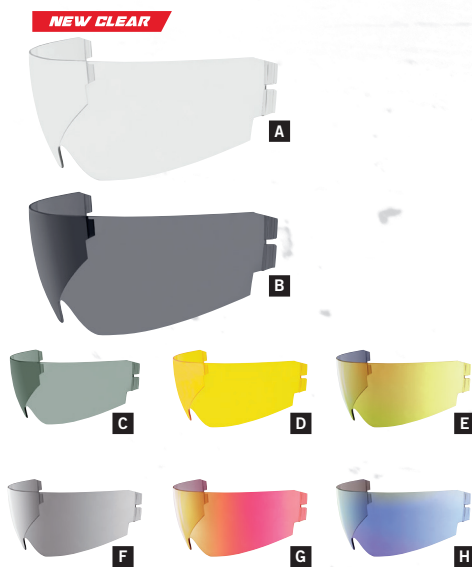

ALLIANCE® & ALLIANCE GT ACCESSORIES & REPLACEMENT PARTS

PROSHIELD™

The ICON PROSHIELD is fitted with a helmet shield lock to keep your shield securely closed. Sideplates (sold separately) mount to each side of the PROSHIELD for a more custom, finished look. The PROSHIELD is designed to fit the AIRFRAME, ALLIANCE and ALLIANCE GT helmets.

ALLIANCE & ALLIANCE GT PROSHIELD		
Part Number	Description	IMG
0130-0640	PROSHIELD™ FOG FREE RED	A
0130-0499	PROSHIELD™ FOG FREE YELLOW	B
0130-0389	PROSHIELD™ FOG FREE DARK SMOKE	C
0130-0216	PROSHIELD™ FOG FREE LIGHT SMOKE	D
0130-0391	PROSHIELD™ FOG FREE RST DARK GOLD	E
0130-0390	PROSHIELD™ FOG FREE RST SILVER	F
0130-0392	PROSHIELD™ FOG FREE RST BLUE	G
0130-0393	PROSHIELD™ FOG FREE RST GREEN	H
0130-0215	PROSHIELD™ FOG FREE CLEAR	I

PROSHIELD™ PIVOT KIT

ALLIANCE & ALLIANCE GT PROSHIELD PIVOT KIT	
Part Number	Description
0133-0311	Proshield Pivot Kit White
0133-0310	Proshield Pivot Kit Black

SIDEPLATES

ALLIANCE & ALLIANCE GT SIDEPLATES	
Part Number	Description
0133-0340	Black Gloss
0133-0341	White
0133-0343	Black Rubatone
0133-0846	Majesty Black
0133-0847	Berserker Black
0133-0848	Berserker Blue
0133-0849	Berserker Pink
0133-0850	Crystmatic Blue
0133-0851	Crystmatic Pink
0133-0852	Crystmatic Green
0133-0853	Crystmatic Hi-Viz
0133-0911	Alliance GT Primary Black
0133-0912	Alliance GT Primary Blue
0133-0913	Alliance GT Primary Blue Red
0133-0914	Alliance GT Primary Hi-Viz
0133-0915	Alliance GT Primary Red
0133-0916	Alliance GT Primary Pink
0133-0907	Alliance GT Honcho Black
0133-0908	Alliance GT La Bandera
0133-0932	Alliance GT Operator
0133-0933	Alliance GT Shaguar
0133-0930	Alliance GT Watchkeeper