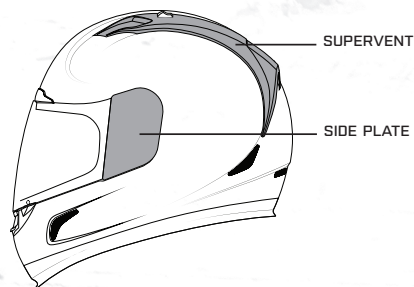

DROPSHIELD™

Instead of carrying extra PROSHIELD for changing light conditions, with the flip of a switch, engage the tinted DROPSHIELD hidden within the helmet. Tinted DROPSHIELDS should not be used during hours of low light; instead swap out for a yellow lens or just use the clear ICON PROSHIELD. The DROPSHIELD visor must only be used while the main face shield is in the fully closed position.

ALLIANCE GT DROPSHIELD		
Part Number	Description	IMG
0130-0632	SHIELD ALGT DROP CLEAR	A
0130-0629	SHIELD ALGT DROP DK SMOKE	B
0130-0630	SHIELD ALGT DROP LT SMOKE	C
0130-0631	SHIELD ALGT DROP YELLOW	D
0130-0633	SHIELD ALGT DROP RST GOLD	E
0130-0634	SHIELD ALGT DROP RST SILVER	F
0130-0635	SHIELD ALGT DROP RST RED	G
0130-0636	SHIELD ALGT DROP RST BLUE	H